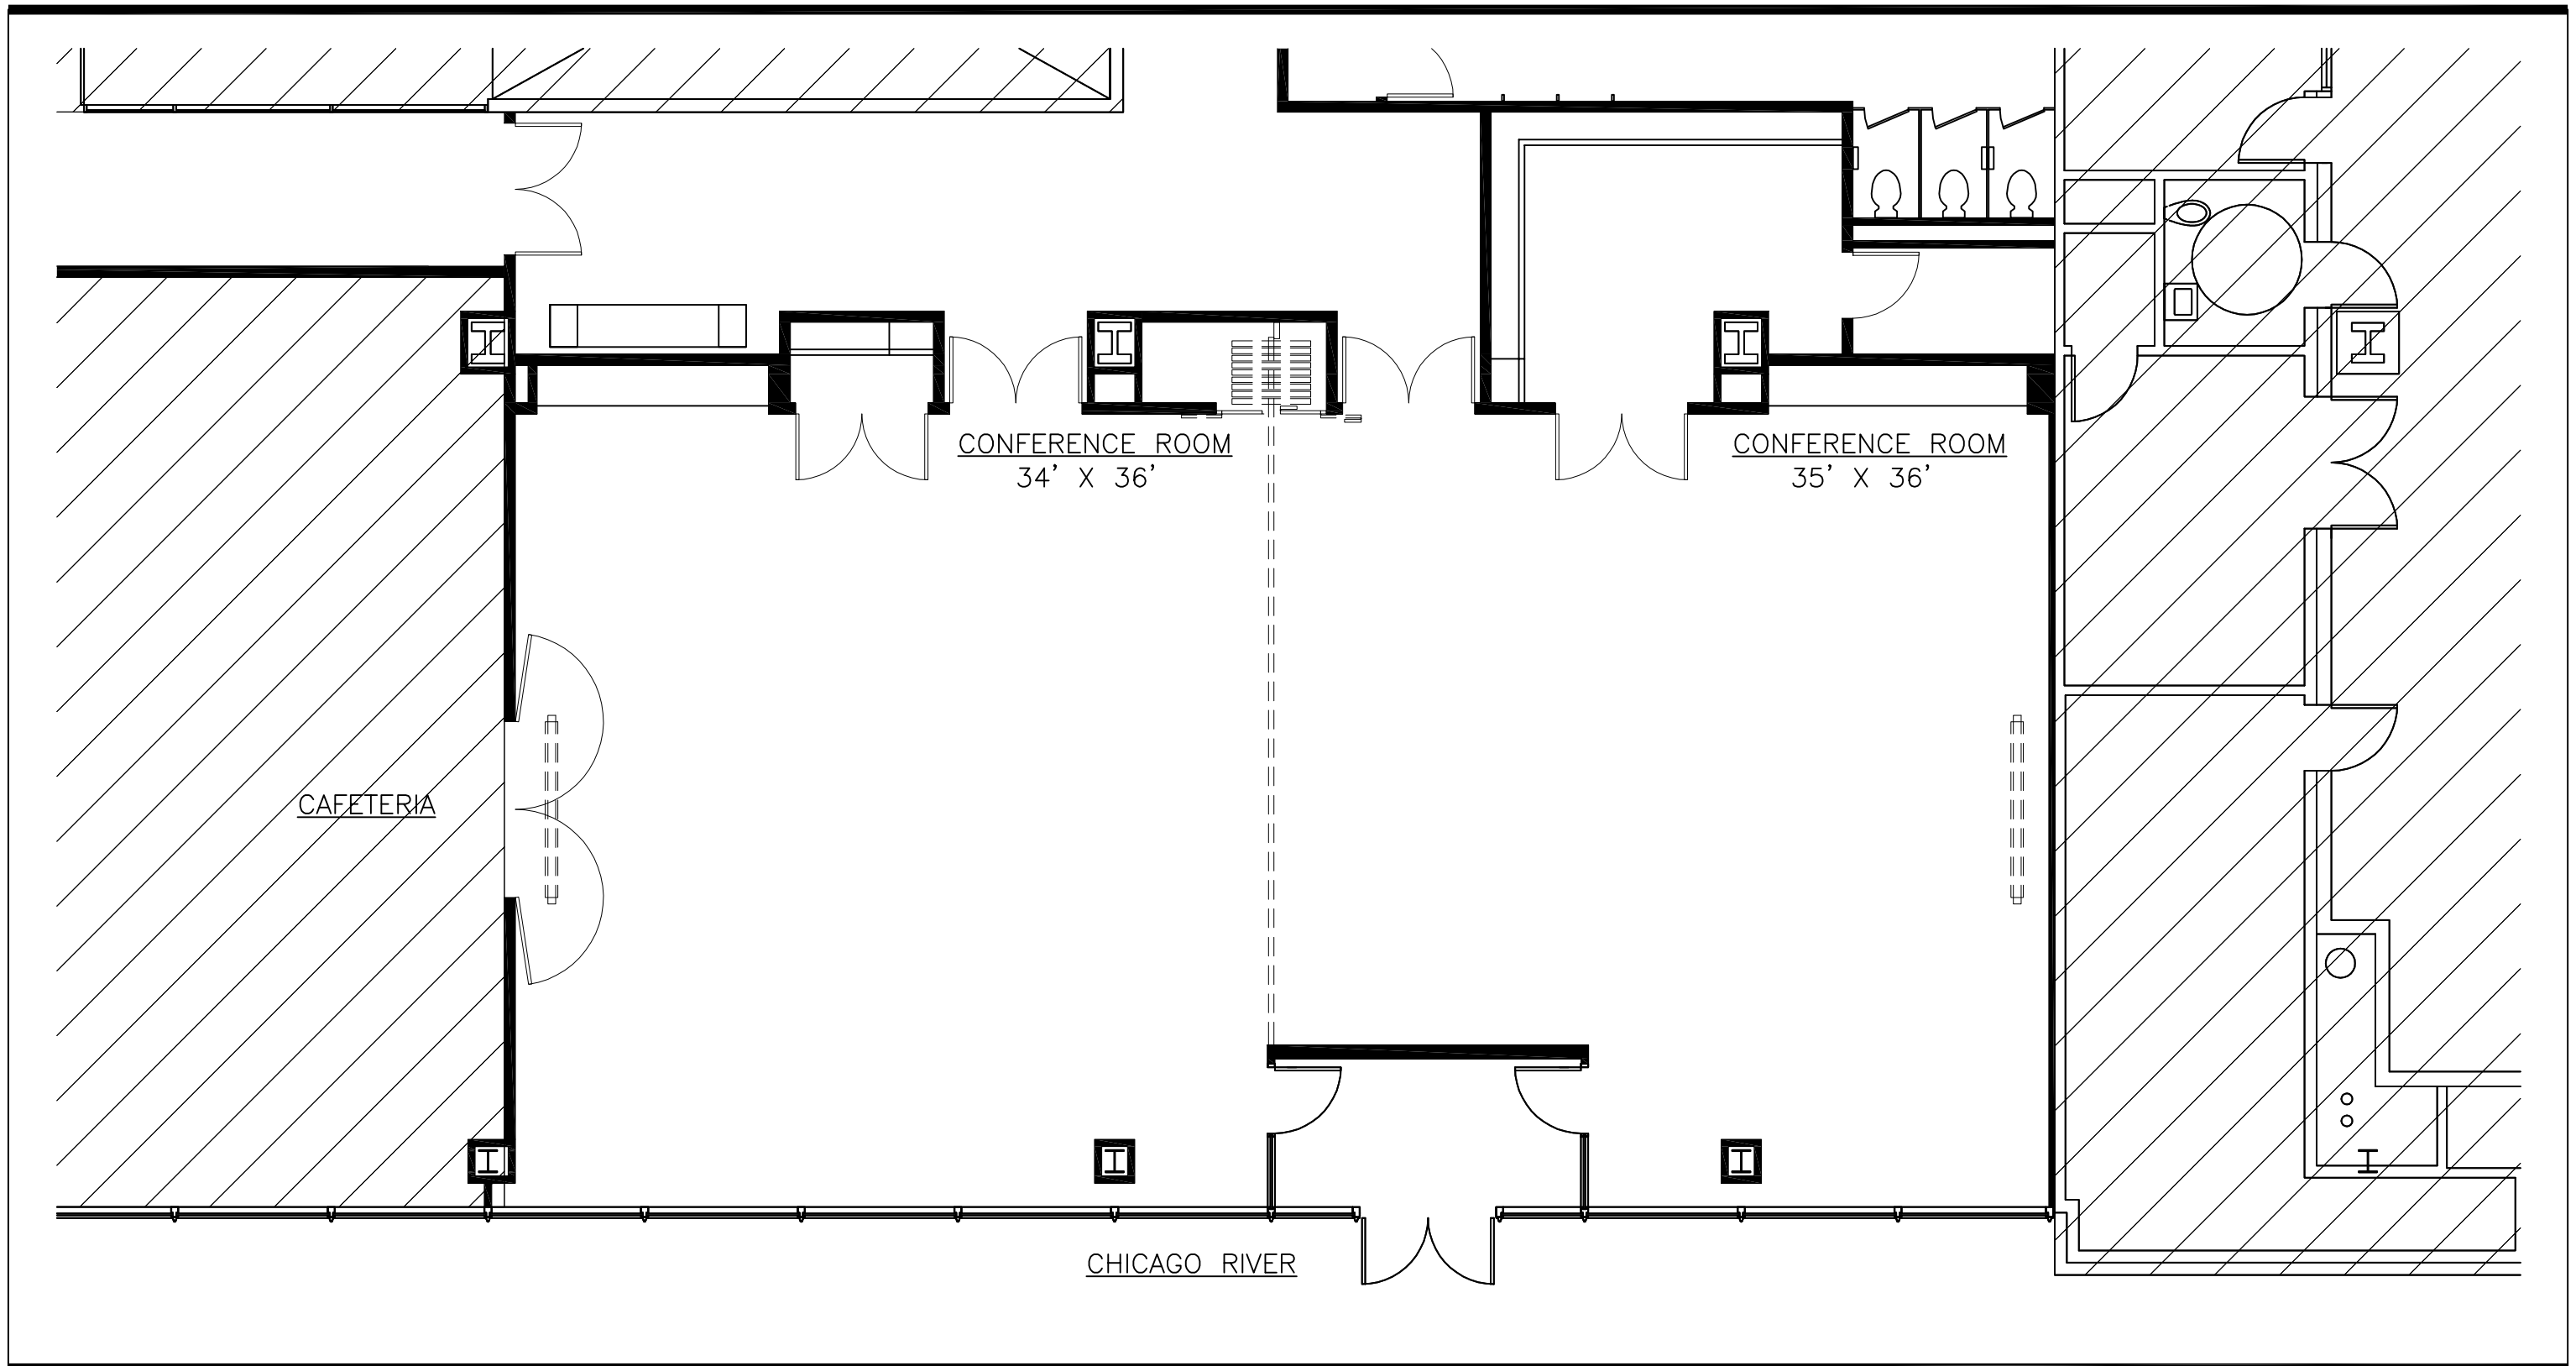

Theatre Style 'A'
 (Accommodates approximately 80 people per room with chairs)

300 North LaSalle Street, Chicago, IL 60654
Phone (312) 379.6400

Other
 (Use this space to draw your set-up preference here)