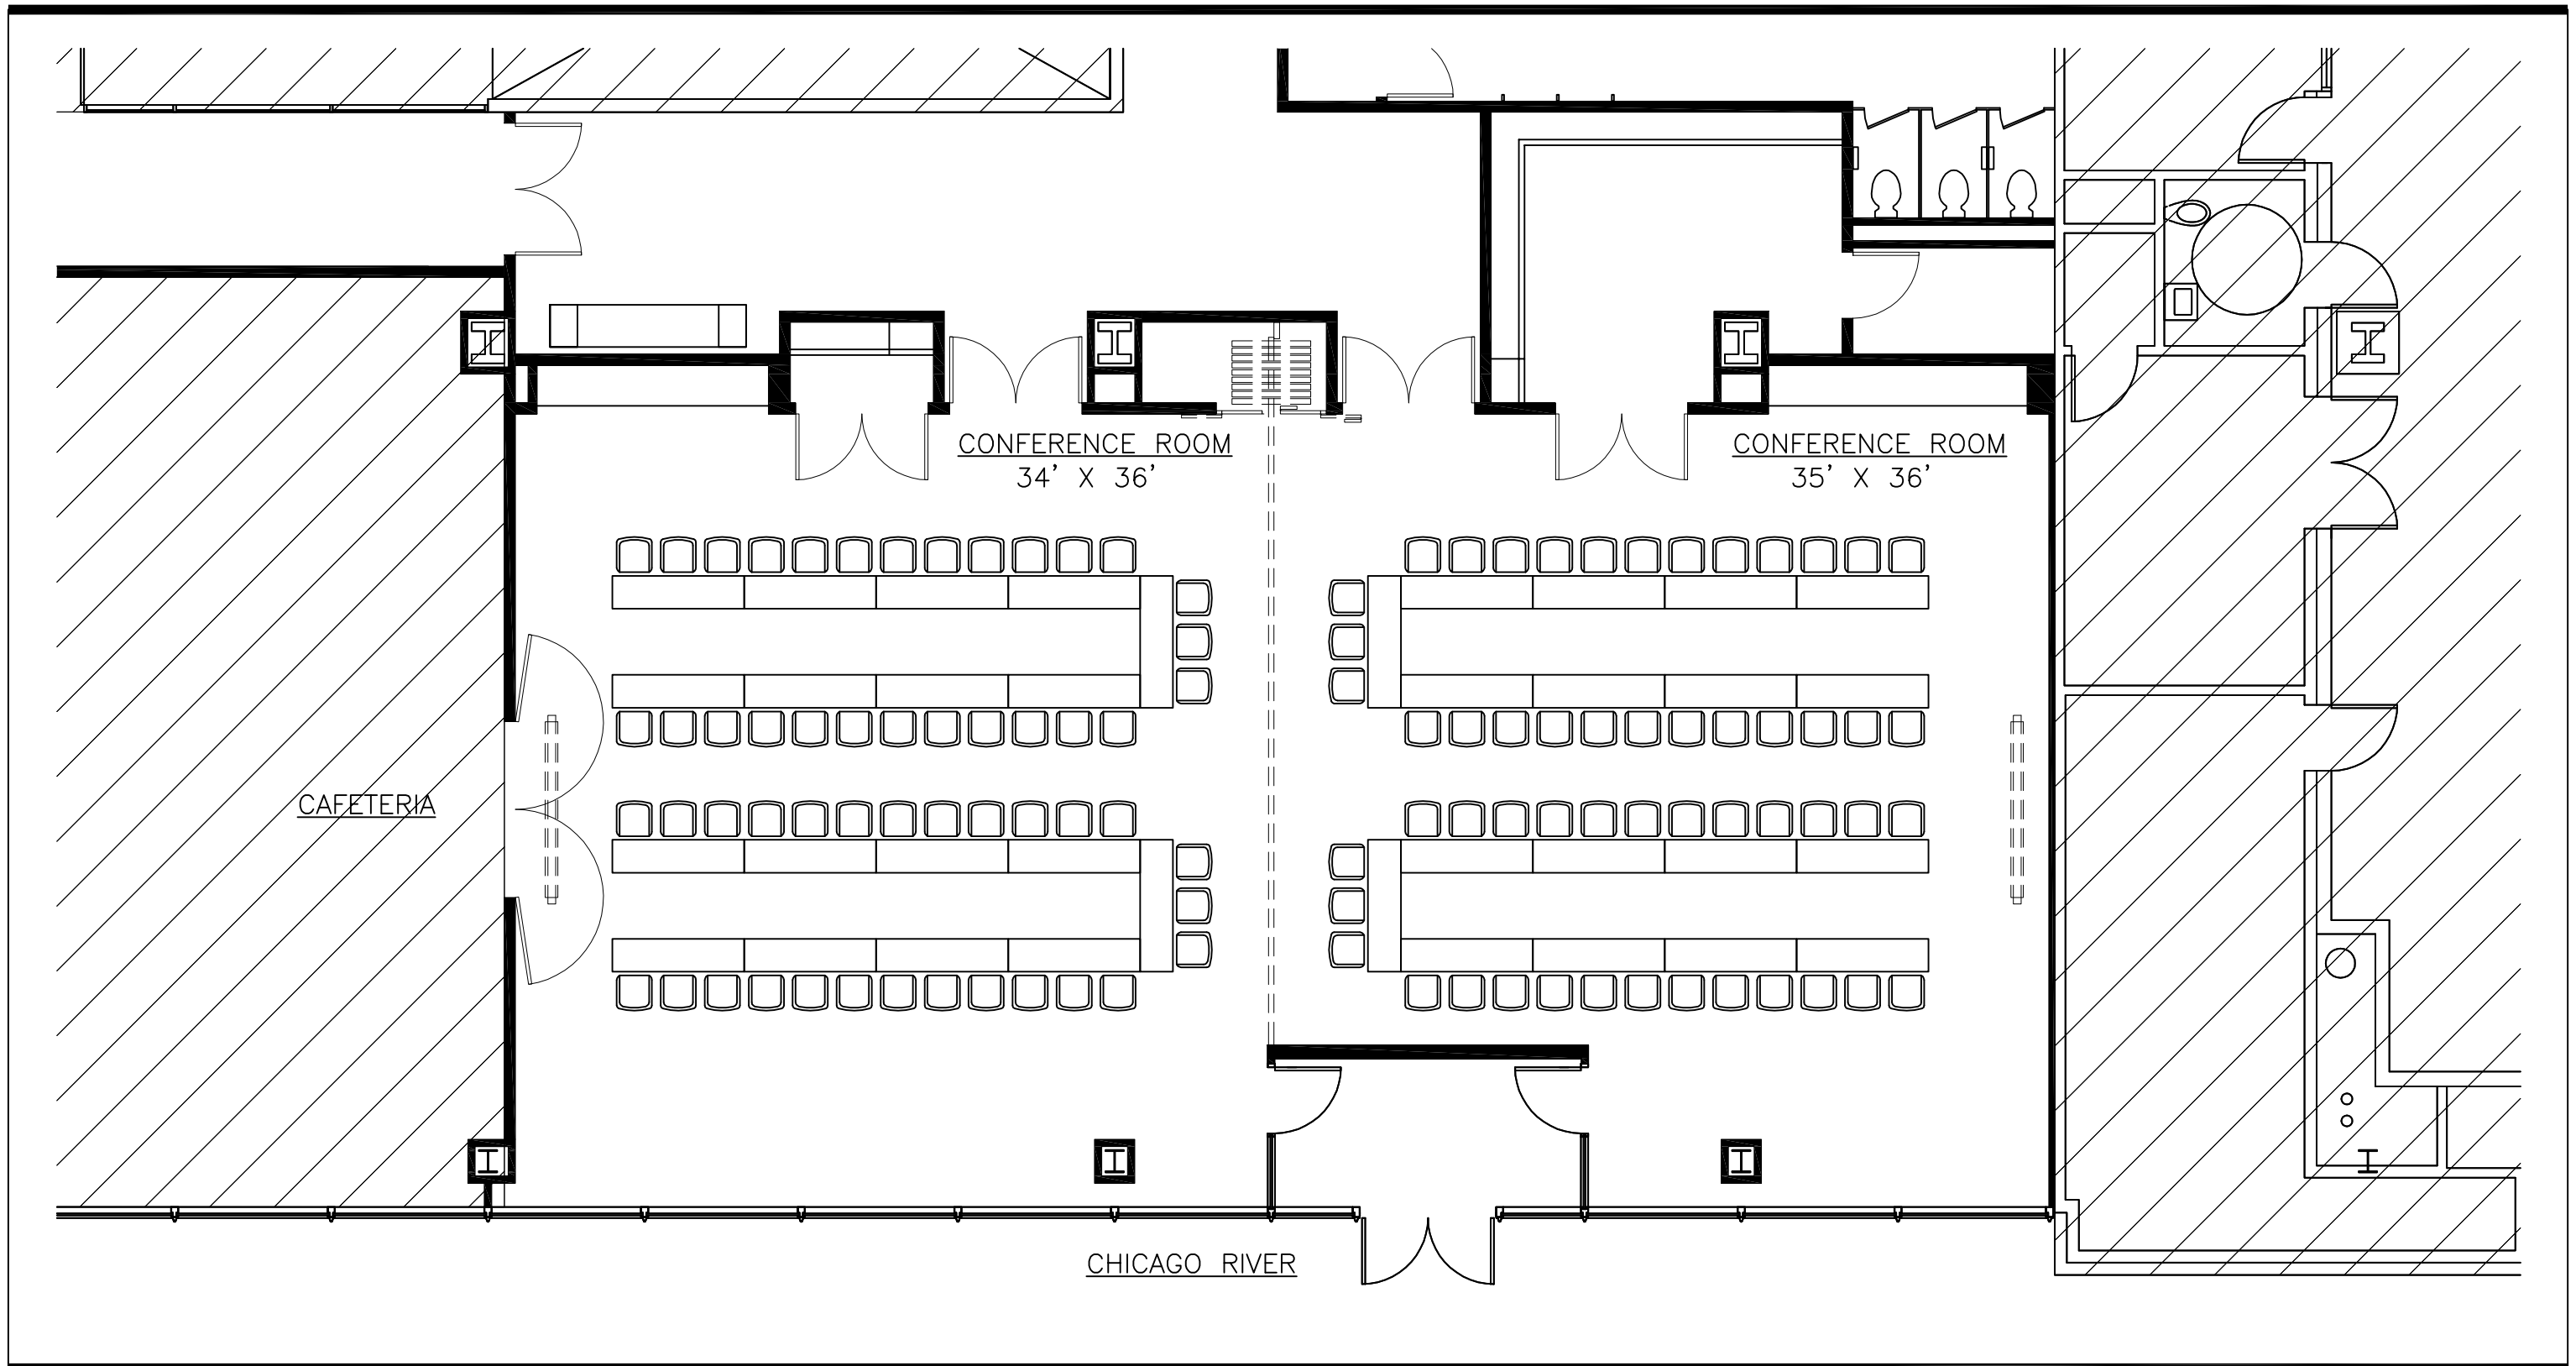

300 North LaSalle Street, Chicago, IL 60654
 Phone (312) 379.6400

Classroom Style 'A'

(Accommodates approximately 60 people per room with tables & chairs)

300 North LaSalle Street, Chicago, IL 60654
 Phone (312) 379.6400

Conference Style 'A'

(Accommodates approximately 30 people per room with tables & chairs)

300 North LaSalle Street, Chicago, IL 60654
Phone (312) 379.6400

Conference Style 'B'
 (Accommodates approximately 50 people per room with tables & chairs)

Theatre Style 'A'
 (Accommodates approximately 80 people per room with chairs)

300 North LaSalle Street, Chicago, IL 60654
Phone (312) 379.6400

Other
 (Use this space to draw your set-up preference here)