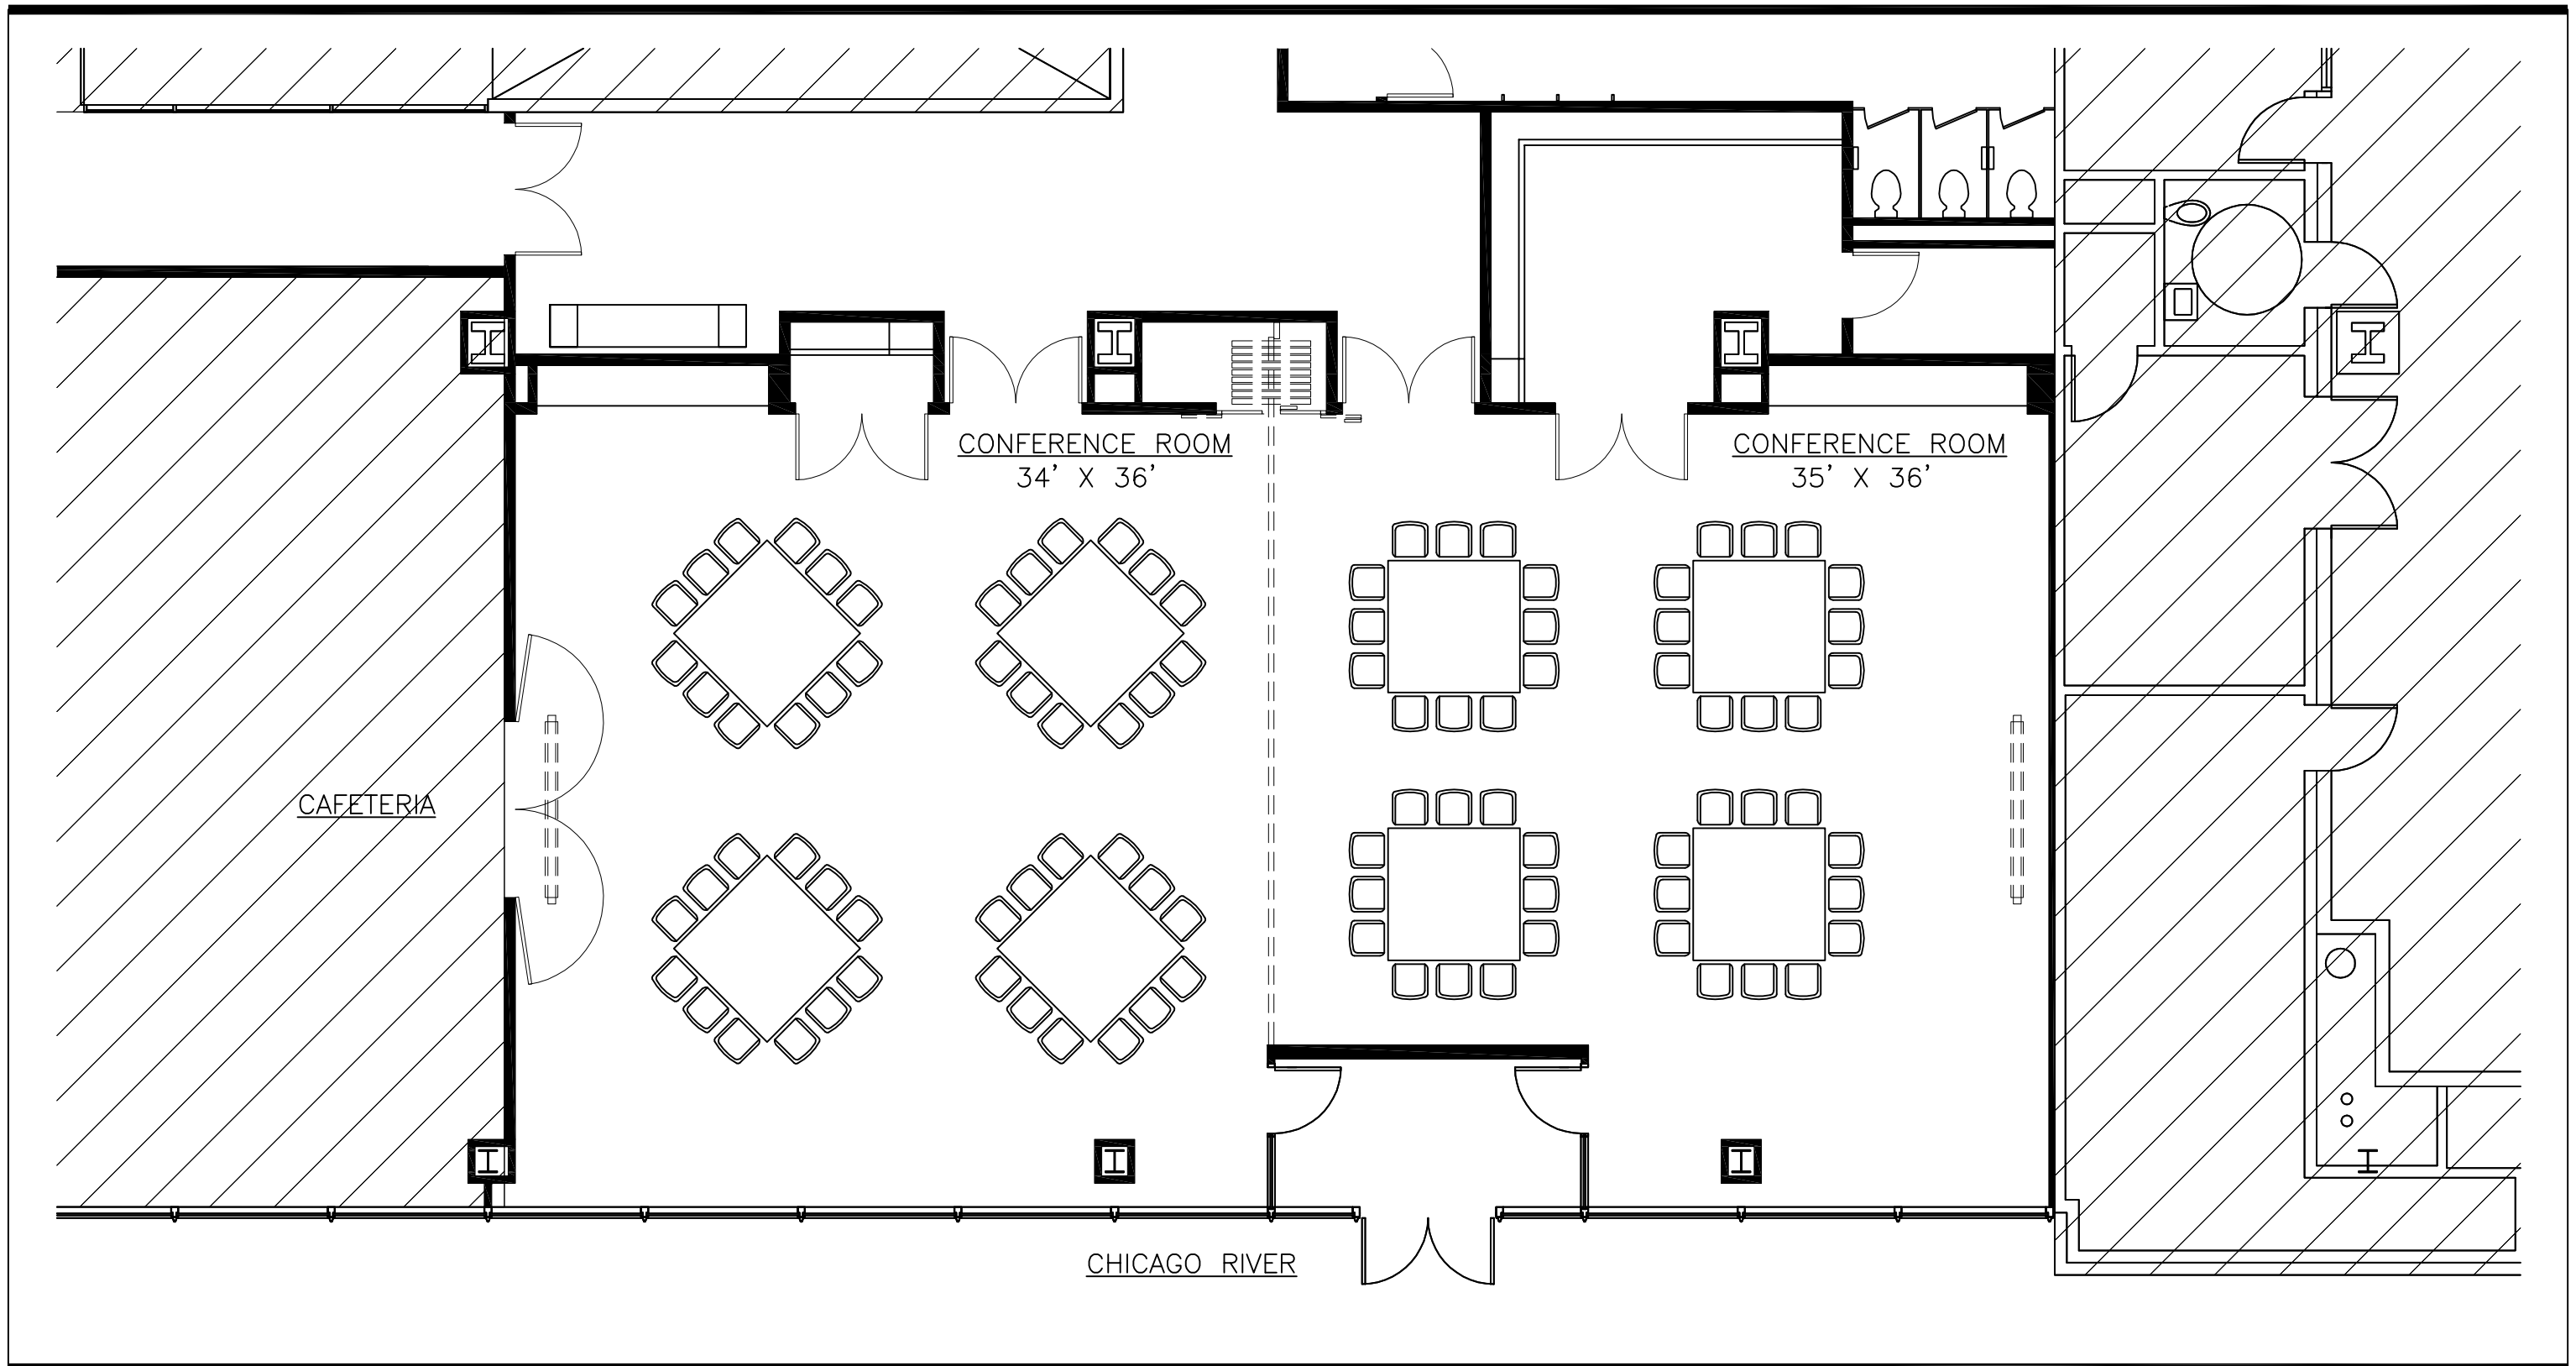

Conference Style 'A'

(Accommodates approximately 30 people per room with tables & chairs)

300 North LaSalle Street, Chicago, IL 60654
Phone (312) 379.6400

Conference Style 'B'
 (Accommodates approximately 50 people per room with tables & chairs)