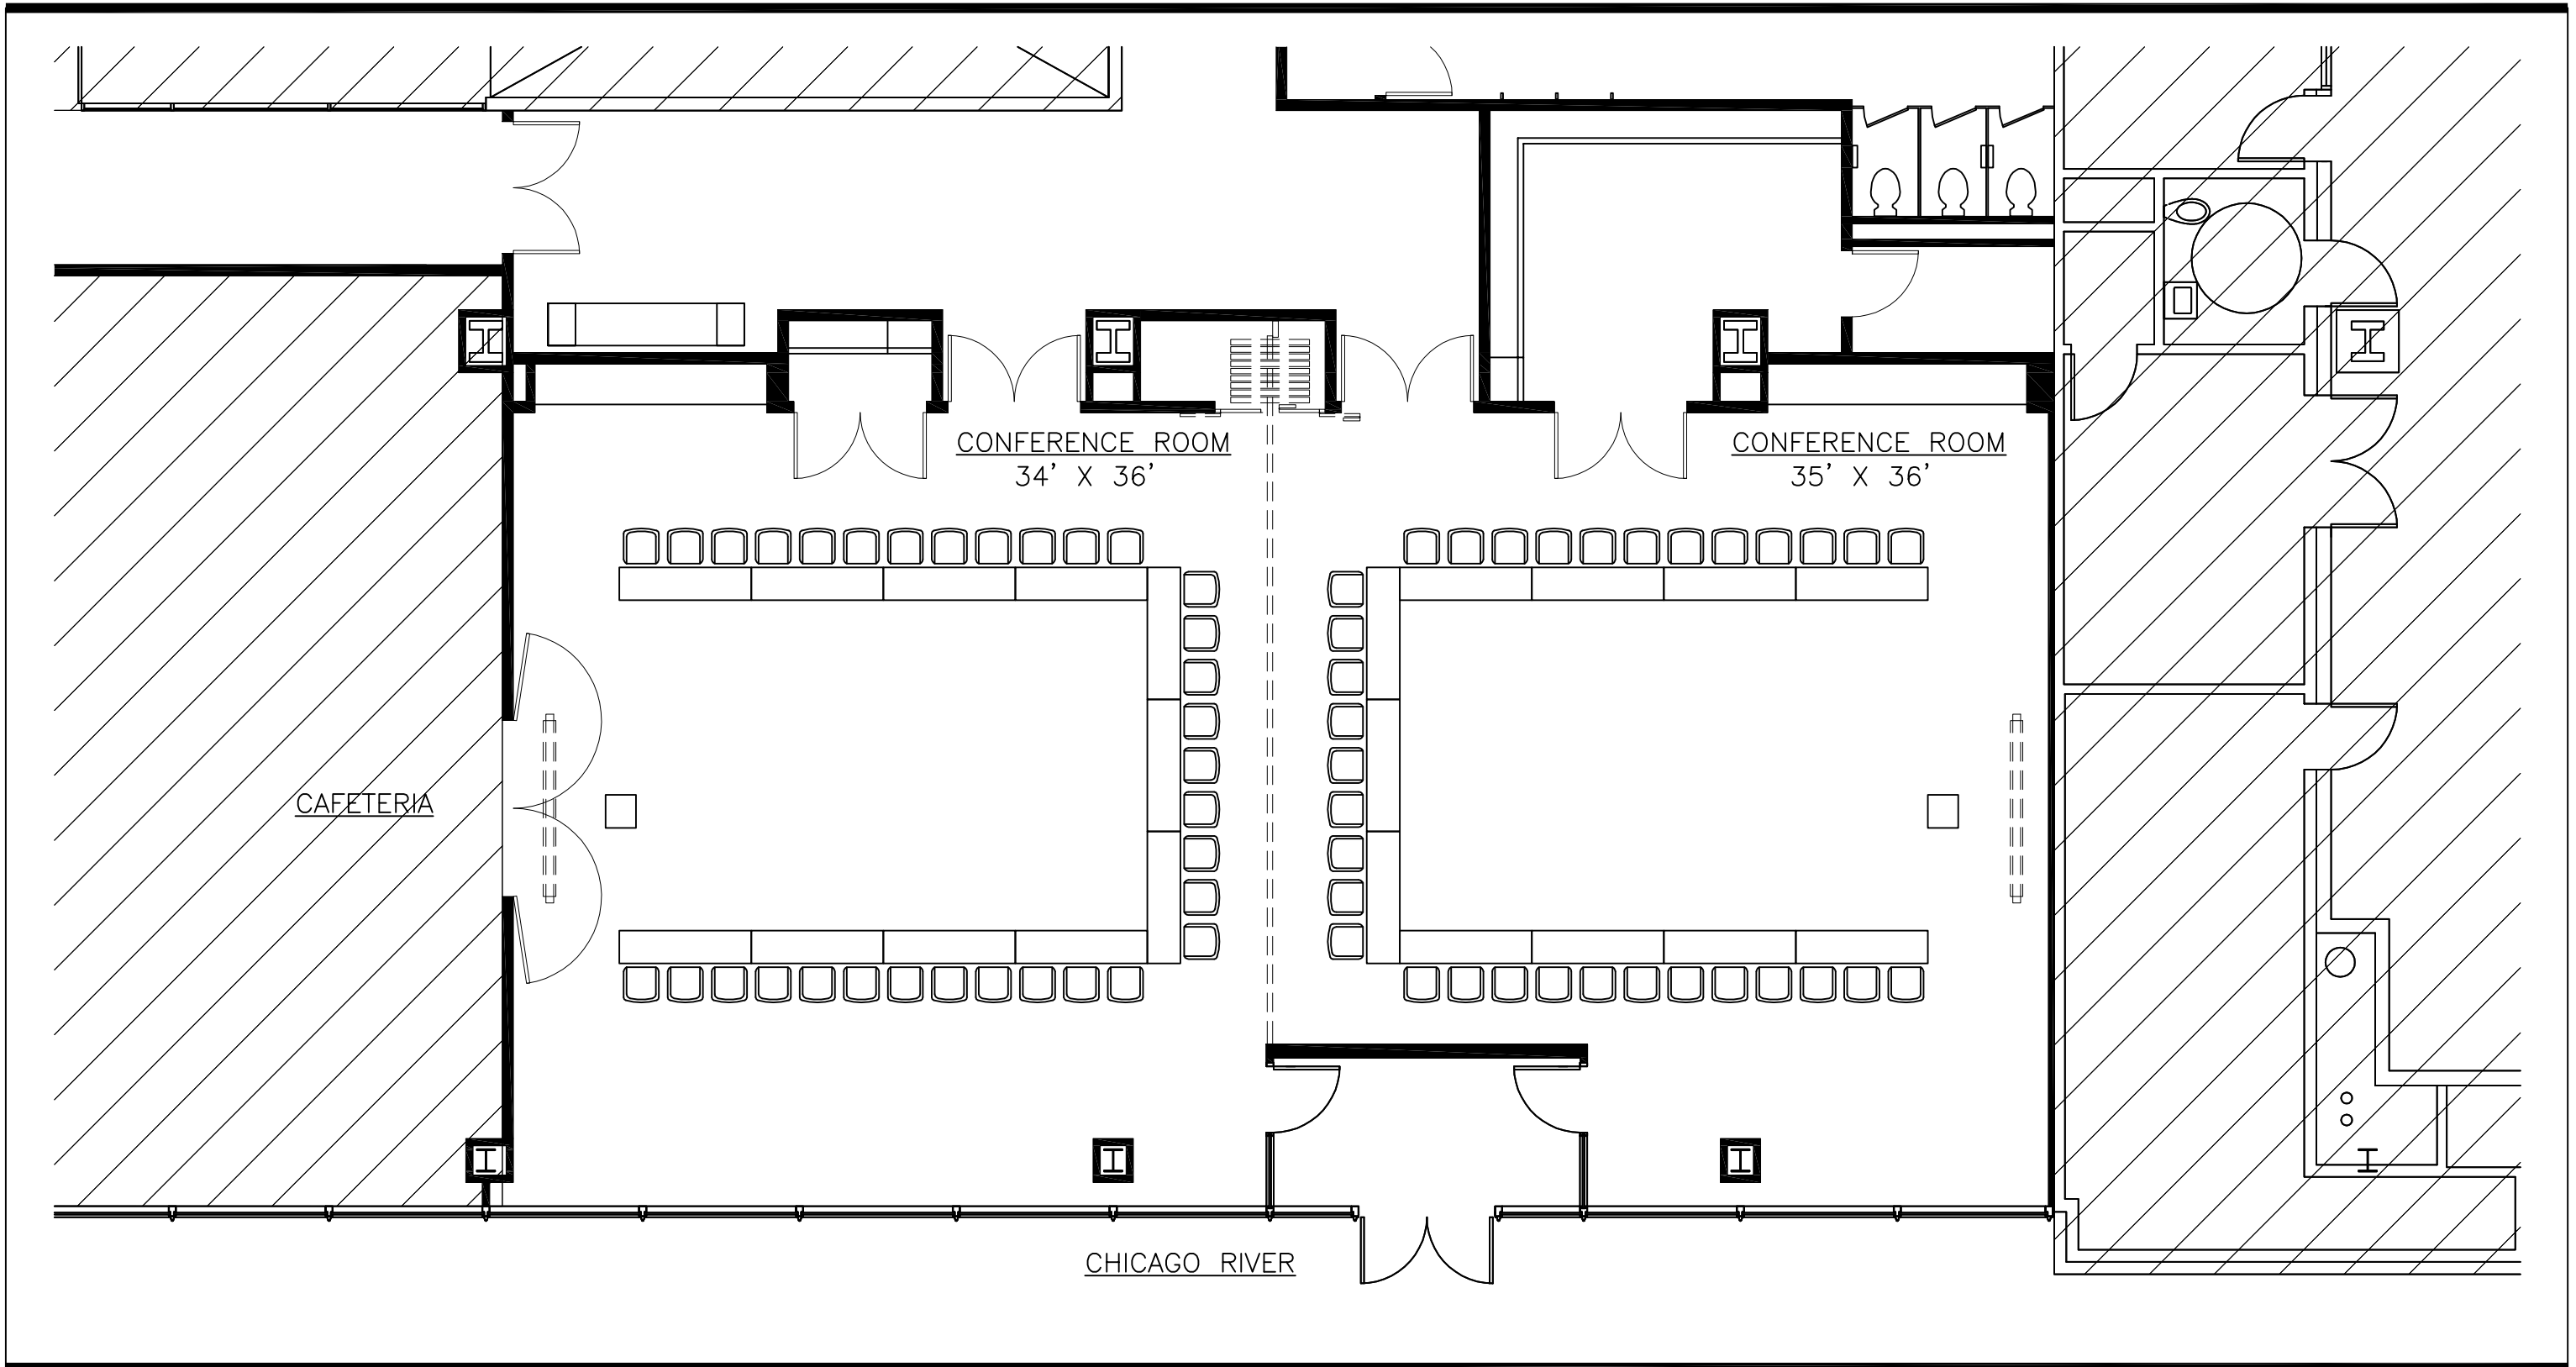

300 North LaSalle Street, Chicago, IL 60654
 Phone (312) 379.6400

Classroom Style 'A'

(Accommodates approximately 60 people per room with tables & chairs)

300 North LaSalle Street, Chicago, IL 60654
 Phone (312) 379.6400

Conference Style 'A'

(Accommodates approximately 30 people per room with tables & chairs)

300 North LaSalle Street, Chicago, IL 60654
Phone (312) 379.6400

Conference Style 'B'
 (Accommodates approximately 50 people per room with tables & chairs)