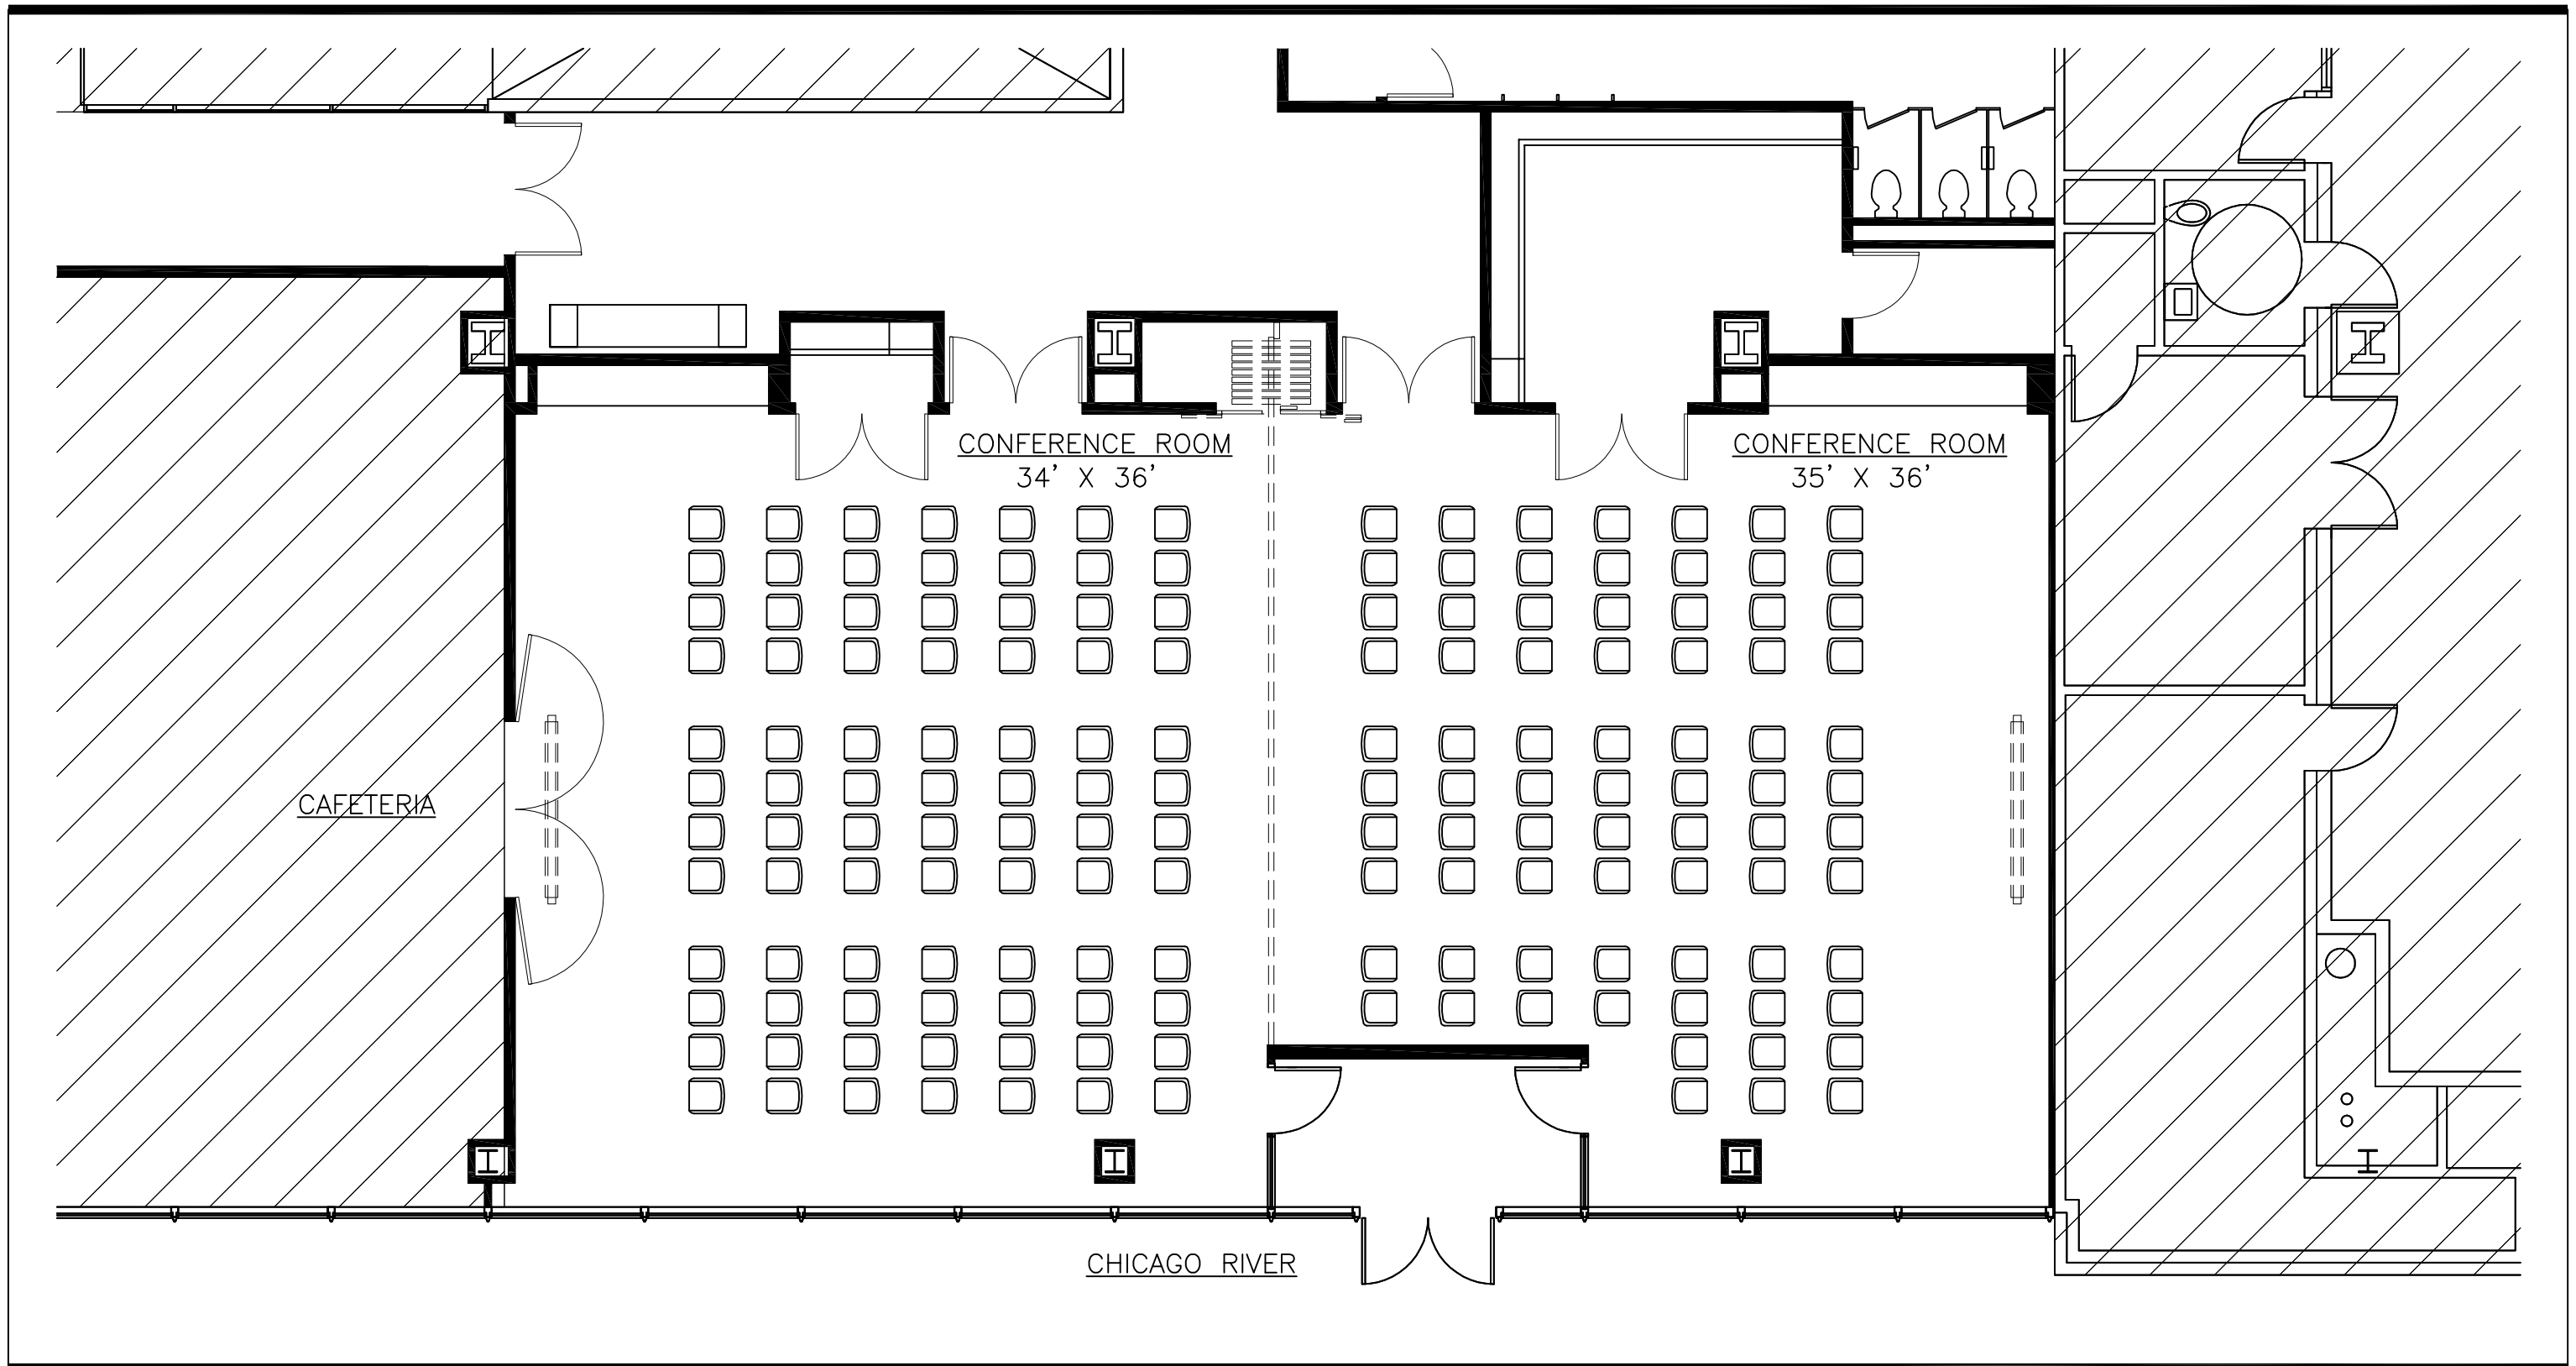

300 North LaSalle Street, Chicago, IL 60654
Phone (312) 379.6400

Theatre Style 'A'
(Accommodates approximately 80 people per room with chairs)